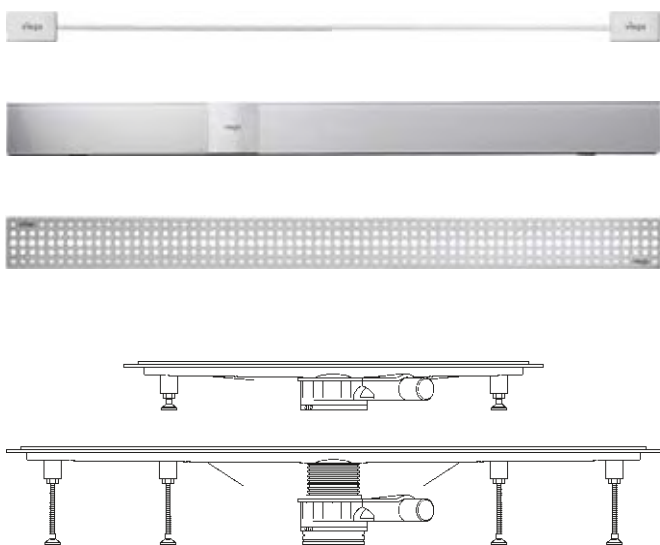

Chic with Click

Visign odour traps can be combined perfectly with suitable universal or shaft valves. The valves are available with or without overflow function. Additionally, the valves are optionally equipped with refined click technology. This makes it possible to close the drain with a light touch of the finger, and to open it in the same way. This comfortable technology makes unsightly pull rods on fittings superfluous.

Attractive and comfortable:
floor level shower channels from Viega.

viega

Visign grates for Advantix shower channels: The best foundation for floor level showers.

Due to their low assembly height, starting from 90 mm (Viega Advantix Vario starting from 67 mm), Advantix shower channels are especially suitable for renovation and refurbishment work