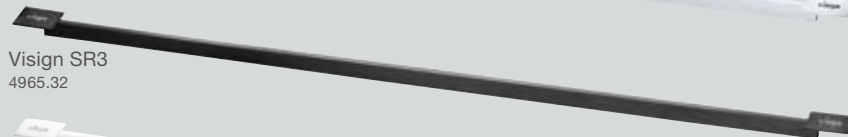

Visign SR4
4965.33