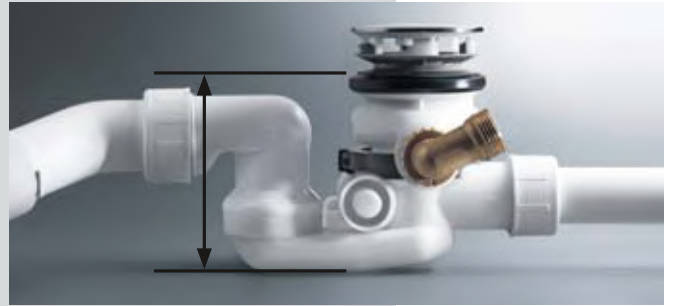

**The new way of filling the bathtub:
nearly silently from the bathtub floor**
Multiplex Trio F and Rotaplex Trio F stand for a special kind of bathing experience: hygienic and always beginning with a fascinating star-shaped flow whilst the tub fills – out of the floor – almost silently. For both fittings, the Fraunhofer-Institut in Stuttgart calculated a noise level that is less than half that of a standard fitting. With an installation height of 110 mm, the Multiplex Trio F and Rotaplex Trio F require little space as well.