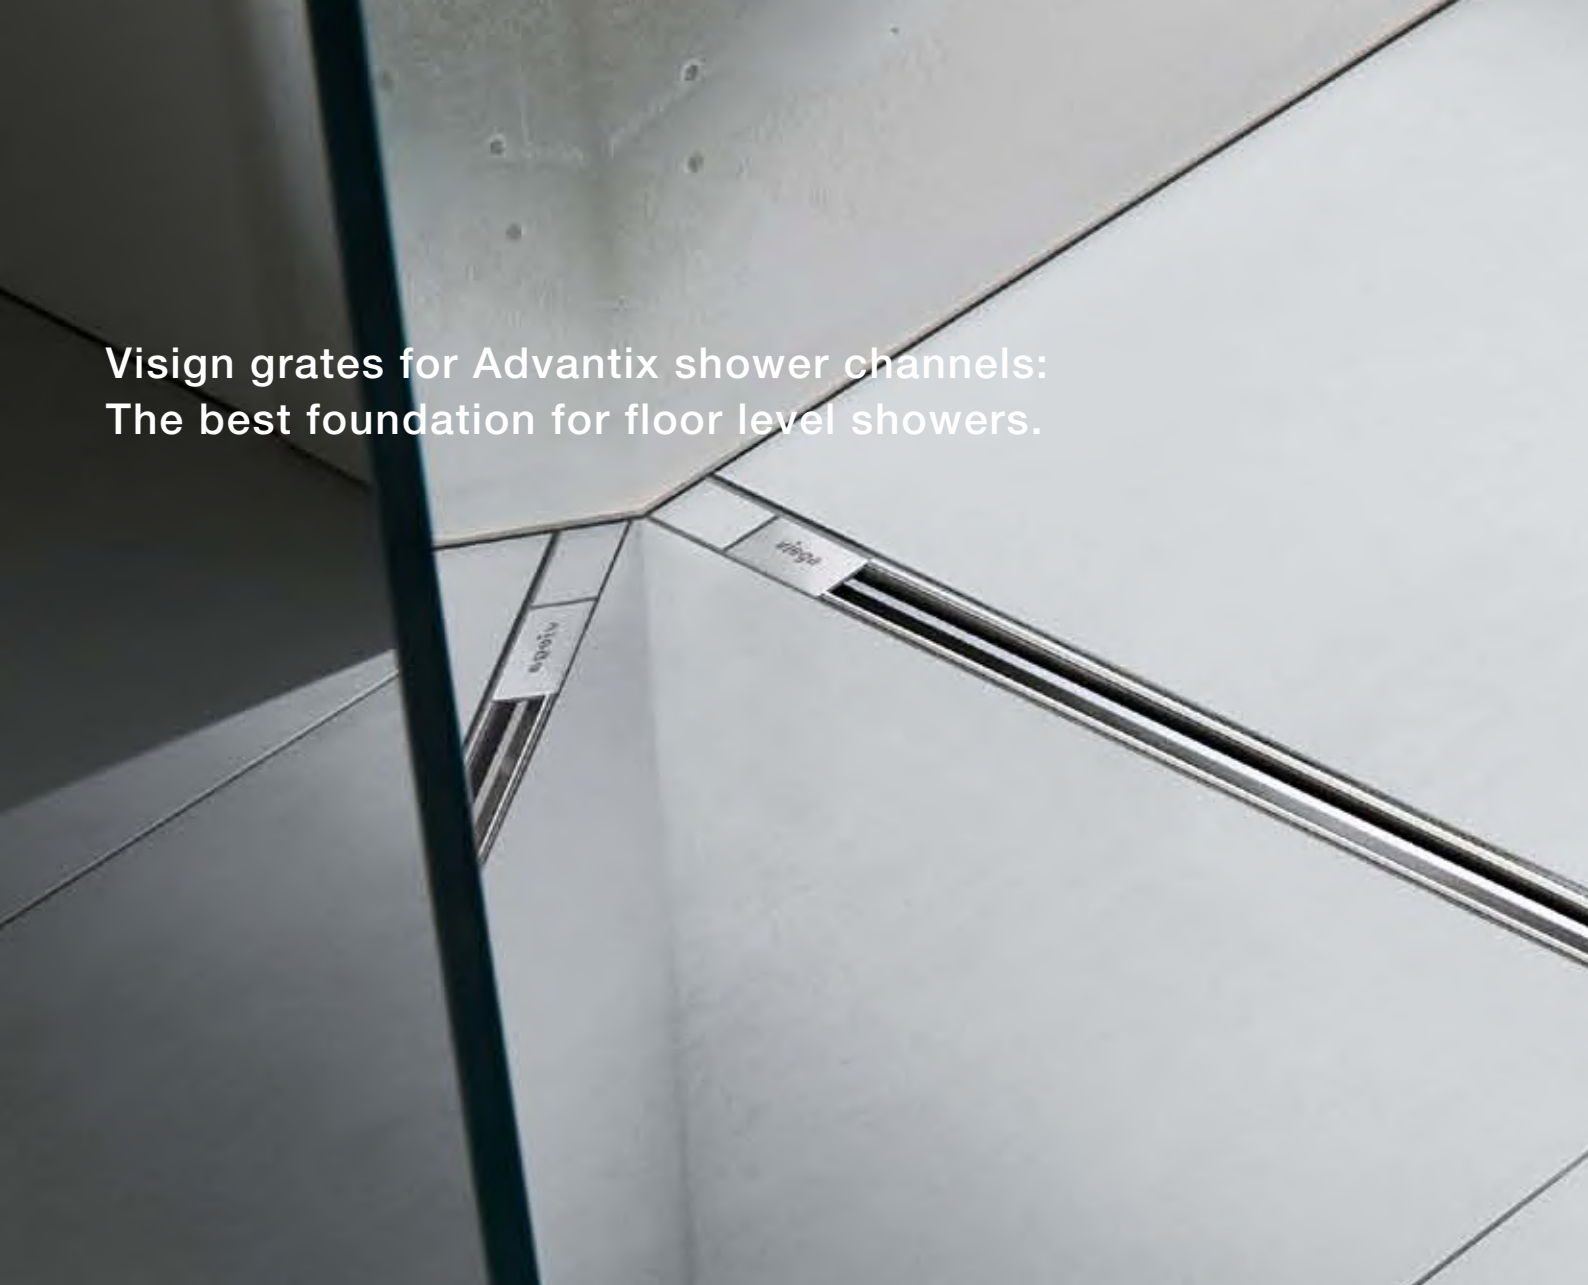

The right technology for every tub: Tempoplex und Domoplex

If you decide in favour of a flat shower tray, Viega's Tempoplex shower tray drains for large volumes of water – like those which are produced by rain shower heads – are an excellent choice. However, should you prefer a higher tray, with Domoplex, Viega offers you the corresponding fitting set. An optional hair trap and removable odour trap help to make cleaning easier.

Turn the shower into a bathtub: Duoplex

The Duoplex fitting is especially suitable for family bathrooms. It has an extricable standpipe which allows water to be held in the tub up to a depth of 90 mm. This makes it possible for children to bathe comfortably in the shower tray.

Chic with Click

Visign odour traps can be combined perfectly with suitable universal or shaft valves. The valves are available with or without overflow function. Additionally, the valves are optionally equipped with refined click technology. This makes it possible to close the drain with a light touch of the finger, and to open it in the same way. This comfortable technology makes unsightly pull rods on fittings superfluous.

Attractive and comfortable:
floor level shower channels from Viega.

viega

Visign grates for Advantix shower channels: The best foundation for floor level showers.

Due to their low assembly height, starting from 90 mm (Viega Advantix Vario starting from 67 mm), Advantix shower channels are especially suitable for renovation and refurbishment work