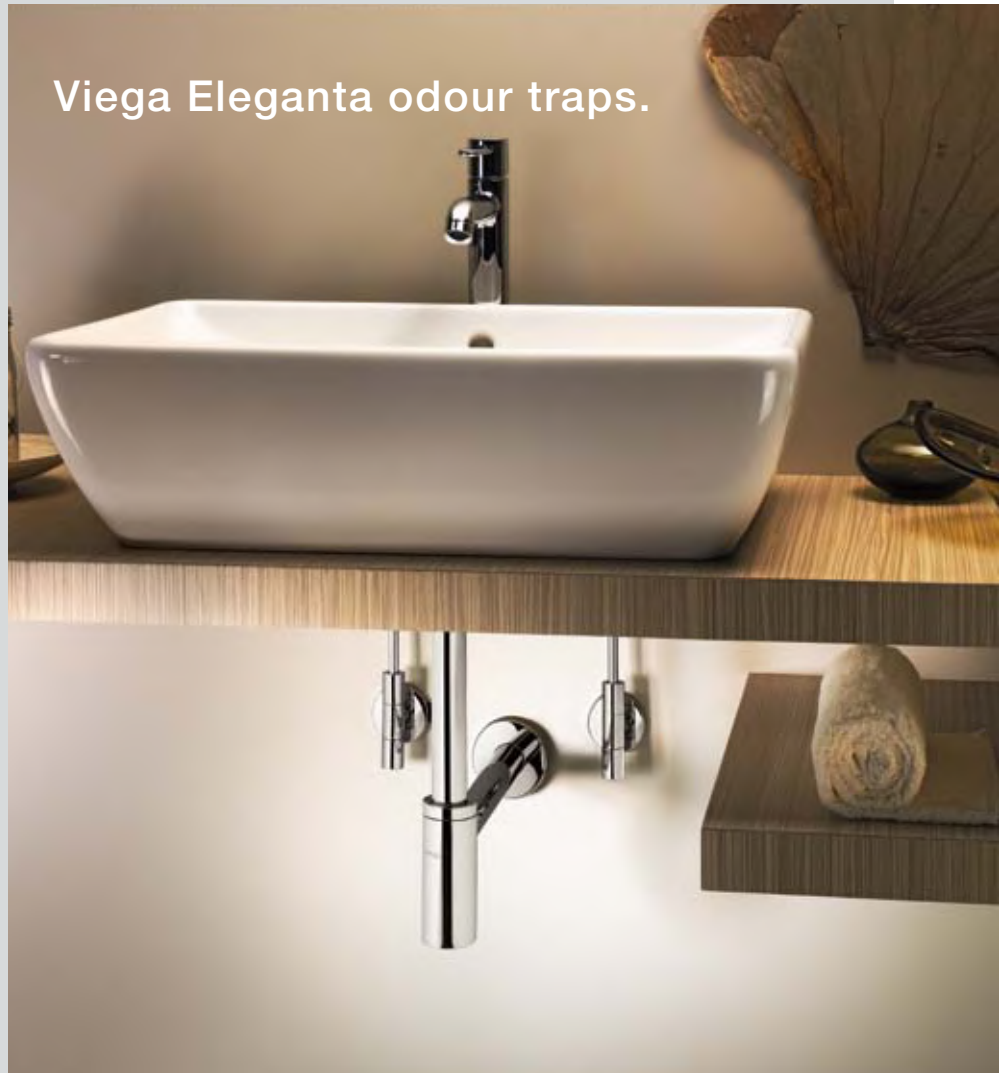

The right technology for every tub: Tempoplex und Domoplex

If you decide in favour of a flat shower tray, Viega's Tempoplex shower tray drains for large volumes of water – like those which are produced by rain shower heads – are an excellent choice. However, should you prefer a higher tray, with Domoplex, Viega offers you the corresponding fitting set. An optional hair trap and removable odour trap help to make cleaning easier.

Turn the shower into a bathtub: Duoplex

The Duoplex fitting is especially suitable for family bathrooms. It has an extricable standpipe which allows water to be held in the tub up to a depth of 90 mm. This makes it possible for children to bathe comfortably in the shower tray.

reddot design award
winner 2009

Step beyond elegance:

Visign washbasin odour traps

These days, innovative technology has no reason to hide itself away. Eleganta odour traps combine superior quality with impressive technology and high design requirements. As Eleganta 1 they captivate with stylish straight lines, as Eleganta 2 they play with the pleasing conical form, as Eleganta 3 they concentrate on the organic curves. In every case, due to their large range of models, they offer unlimited freedom when designing sophisticated bathrooms.

Attractive and comfortable:
floor level shower channels from Viega.

viega

Visign grates for Advantix shower channels: The best foundation for floor level showers.

Due to their low assembly height, starting from 90 mm (Viega Advantix Vario starting from 67 mm), Advantix shower channels are especially suitable for renovation and refurbishment work