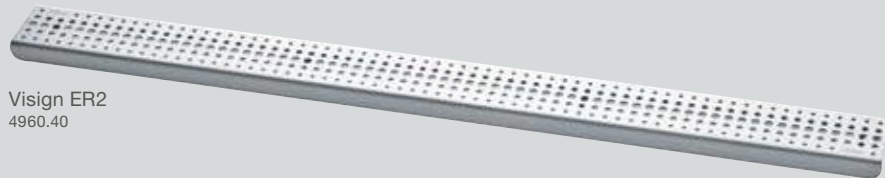

Visign ER1
4960.30

Visign ER2
4960.40