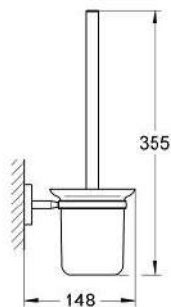

40 463 000 **BAU COSMOPOLITAN TOILET BRUSH SET**

PRODUCT DESCRIPTION

- chrome finish
- wall mounted

40 463 000 **BAU COSMOPOLITAN TOILET BRUSH SET**

SPARE PARTS

1: Spare brush (Order-nr. 40392000)